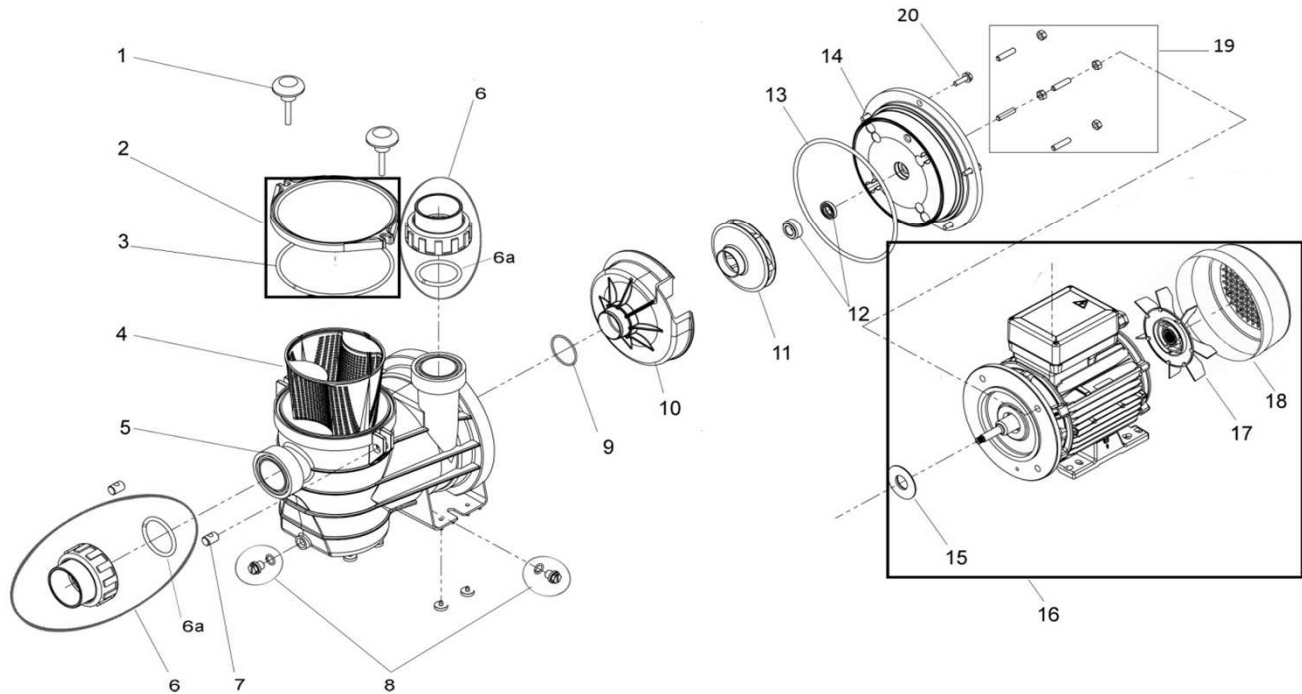

Spares parts: HPS pump Single et Three-phase V1-2011

Position	Référence	Description	Qty per filtre	
1	NYM100134	Screw handle		
2	10002597	Prefilter lid - screw down HPS with o'ring		
3	10002599	Kit of 5 lid orings HP/HK - NBR50 114,2 x 5,7		
4	NYM100130	Prefilter basket HP/HK		
5	NYM100140SBE	Blue wet end HPS		
Kit N°6 includes :1 o'ring + 1 nut + 1 union				
6	HP08025C006	Past union kit 2"1/4x50 - HP025 to HP150		
6	THP11/2	Screw union filtration kit 1"1/2 - HP 25 to HP150		
6a	10002600	kit of 10 past union HP		
7	NYM200002	Brass insert		
8	10002577	Drain plug		
9	10002576	Kit of 5 diffuser orings		
10	NYM100123	Diffuser HP		
11	NYM5555283	Impeller 100 x 6 - HP025 & HP033		
11	NYM5555223	Impeller 103 x 6 - HP050		
11	NYM5555227	Impeller 108 x 6 - HP075		
11	NYM5555284	Impeller 114 x 6 - HP100		
11	NYM5555285	Impeller 120 x 6 - HP150		
12	NYM400001	Mechanical seal		
12	NYM400003	Mechanical seal (sea water)		
13	10002601	Kit of 5 flange orings HP		
14	NYM10012463	Flange HP025 à HP075		
14	NYM10012471	Flange HP100 et HP150		